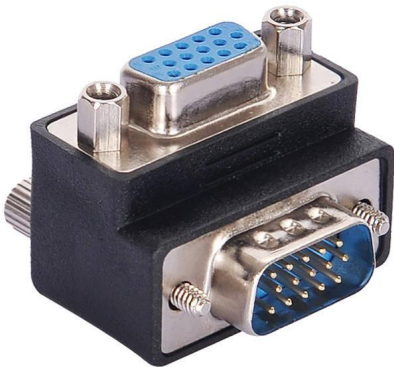

90° Angle Panel Mount VGA Male to Female Coupler Adapter

Description:

FARSINCE High Quality 90° Angle VGA Male to Female panel mount Coupler is perfect for combining two VGA cables to achieve connectivity through a panel. This allows the user to provide display connectivity from a source that is contained within a secure location. The adapter is designed for minimal signal loss. It transmits both audio and video signals from your computer to a monitor for video streaming or gaming.

Supports video resolutions up to 1920x1080@60 (1080p Full HD) including 720p and 1600x1200 for HD monitors or projectors.

Item no. FSP3061

Specification:

- Connector 1: VGA male with screw locking
- Connector 2: VGA female with screw locking
- Gold plated contact, Nickel plated shell
- Housing: Injection molding
- Resolution up to 1920 x 1080 @ 60 Hz
- Compliance: RoHS, REACH

Order Informaiton:

- FSP3061: 90° Angle VGA male to female Panel Mount Coupler, 1080P